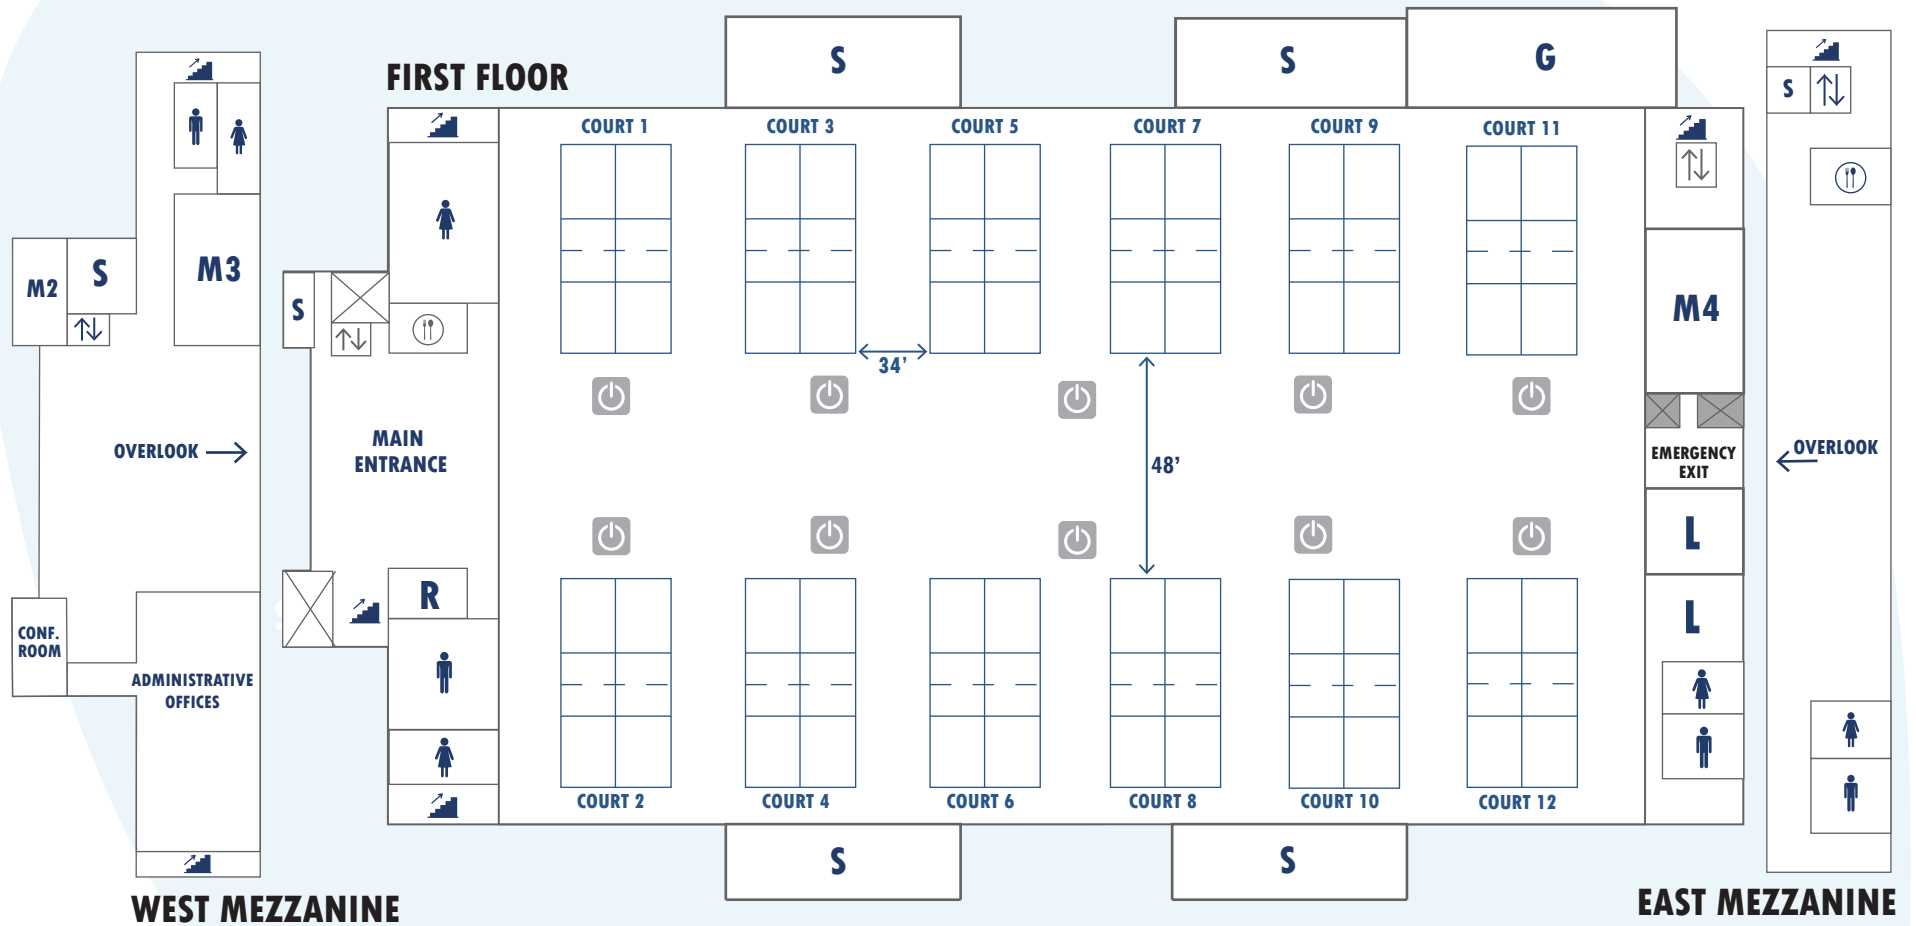

Foley Event Center

1001 East Pride Blvd.
Foley, AL 36535

Pickleball Court Layout

Womens Restrooms	Storage	Concessions	Trainer Room
Mens Restrooms	Registration/Flex Room	Elevator	Stairs
Meeting /Flex Rooms 1-4	Ground Level Loading Area	Power Supply	Locker Room