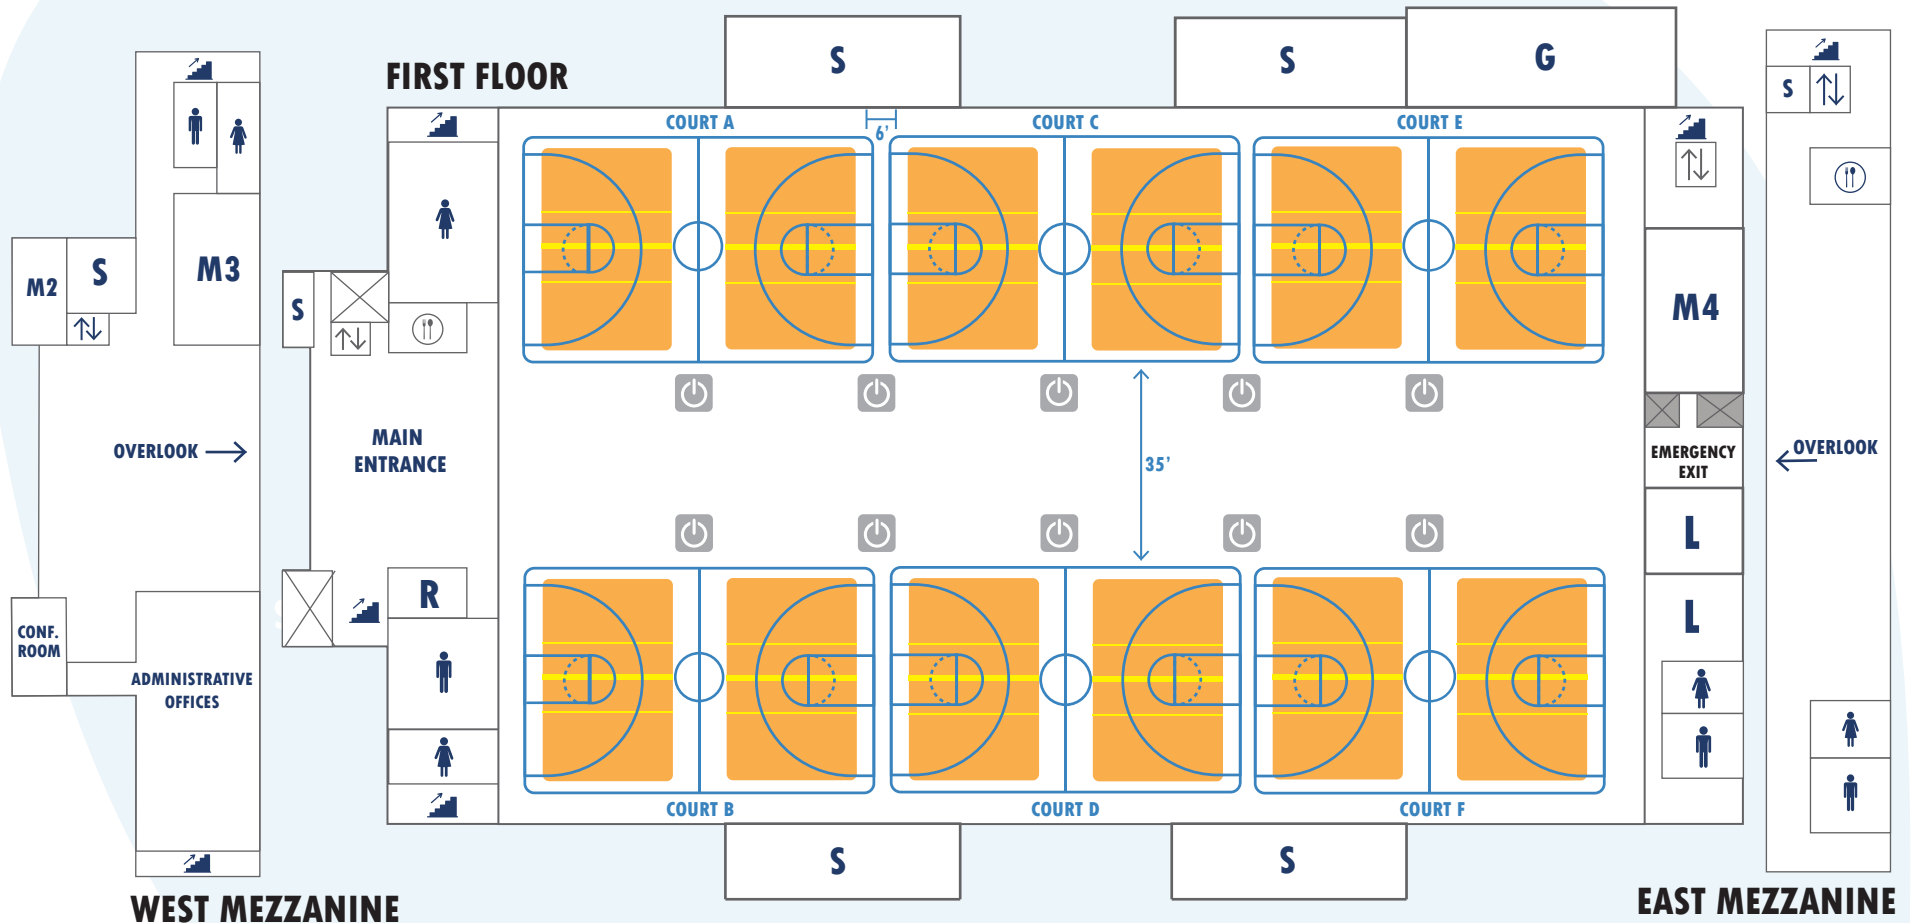

# Foley Event Center

1001 East Pride Blvd.  
Foley, AL 36535

## Basketball Court Layout

Womens Restrooms	<b>S</b> Storage	Concessions	Trainer Room
Mens Restrooms	<b>R</b> Registration/Flex Room	Elevator	Stairs
<b>M</b> Meeting /Flex Rooms 1-4	<b>G</b> Ground Level Loading Area	Power Supply	<b>L</b> Locker Room