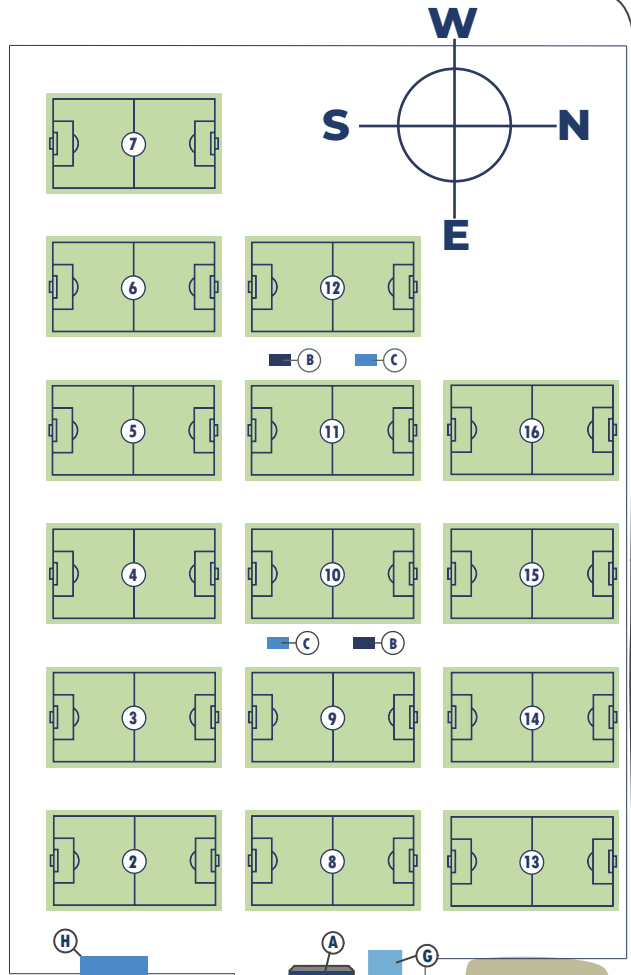

E. PRIDE BLVD.

EXIT ONLY

BUS/RV PARKING

PARKING

CHAMPIONSHIP STADIUM & FIELD

PARKING

GRAVEL PARKING

GRASS PARKING

GRAVEL PARKING

ENTRY

MAIN FIELD ENTRANCE

COUNTY RD. 20

E. PRIDE BLVD.

N. OWA BLVD.

FOLEY EVENT CENTER

www.FoleySportsTourism.com